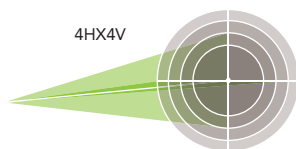

Large Size: 500W & 600W
650W & 850W

PHOTOMETRICS

PERFORMANCE DATA

| SIZE | SYSTEM WATTS | VOLTAGE | NEMA | EPA | CRI | LUMENS (4000K) | LPW (4000K) | LUMENS (5000K) | LPW (5000K) | LUMENS (5700K) | LPW (5700K) |
|------------|--------------|-------------------|-------|--------|-----|----------------|-------------|----------------|-------------|----------------|-------------|
| Small Size | 350W | 120-277V/347-480V | 4Hx4V | 1.8911 | 70 | 51000lm | 146 lm/W | 51000lm | 146 lm/W | 49500lm | 141 lm/W |
| Small Size | 505W | 120-277V/347-480V | 4Hx4V | 1.8911 | 70 | 70000lm | 139 lm/W | 70000lm | 139 lm/W | 68000lm | 135 lm/W |
| Small Size | 600W | 120-277V/347-480V | 4Hx4V | 1.8911 | 70 | 82000lm | 137 lm/W | 82000lm | 137 lm/W | 80000lm | 133 lm/W |
| Large Size | 500W | 120-277V/347-480V | 4Hx4V | 2.5471 | 70 | 71000lm | 142 lm/W | 71000lm | 142 lm/W | 69000lm | 138 lm/W |
| | | | 3Hx3V | 2.5471 | 70 | 68160lm | 136 lm/W | 68160lm | 136 lm/W | 66240lm | 132 lm/W |
| Large Size | 600W | 120-277V/347-480V | 4Hx4V | 2.5471 | 70 | 84000lm | 140 lm/W | 84000lm | 140 lm/W | 82000lm | 137 lm/W |
| | | | 3Hx3V | 2.5471 | 70 | 80640lm | 134 lm/W | 80640lm | 134 lm/W | 78720lm | 131 lm/W |
| Large Size | 650W | 277-480V | 4Hx4V | 2.5471 | 70 | 91000lm | 140 lm/W | 91000lm | 140 lm/W | 88000lm | 135 lm/W |
| | | | 3Hx3V | 2.5471 | 70 | 87360lm | 134 lm/W | 87360lm | 134 lm/W | 84480lm | 130 lm/W |
| Large Size | 850W | 120-277V/347-480V | 4Hx4V | 2.5471 | 70 | 118000lm | 139 lm/W | 118000lm | 139 lm/W | 112000lm | 132 lm/W |
| | | | 3Hx3V | 2.5471 | 70 | 113280lm | 133 lm/W | 113280lm | 133 lm/W | 107520lm | 126 lm/W |