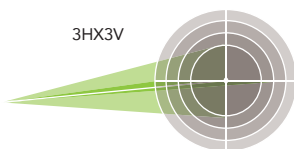

Large Size: 500W & 600W
650W & 850W

PHOTOMETRICS

PERFORMANCE DATA

| SIZE | SYSTEM WATTS | VOLTAGE | NEMA | EPA | CRI | LUMENS (4000K) | LPW (4000K) | LUMENS (5000K) | LPW (5000K) | LUMENS (5700K) | LPW (5700K) |
|------------|--------------|-------------------|-------|--------|-----|----------------|-------------|----------------|-------------|----------------|-------------|
| Small Size | 350W | 120-277V/347-480V | 4Hx4V | 1.8911 | 70 | 51000lm | 146 lm/W | 51000lm | 146 lm/W | 49500lm | 141 lm/W |
| Small Size | 505W | 120-277V/347-480V | 4Hx4V | 1.8911 | 70 | 70000lm | 139 lm/W | 70000lm | 139 lm/W | 68000lm | 135 lm/W |
| Small Size | 600W | 120-277V/347-480V | 4Hx4V | 1.8911 | 70 | 82000lm | 137 lm/W | 82000lm | 137 lm/W | 80000lm | 133 lm/W |
| Large Size | 500W | 120-277V/347-480V | 4Hx4V | 2.5471 | 70 | 71000lm | 142 lm/W | 71000lm | 142 lm/W | 69000lm | 138 lm/W |
| | | | 3Hx3V | 2.5471 | 70 | 68160lm | 136 lm/W | 68160lm | 136 lm/W | 66240lm | 132 lm/W |
| Large Size | 600W | 120-277V/347-480V | 4Hx4V | 2.5471 | 70 | 84000lm | 140 lm/W | 84000lm | 140 lm/W | 82000lm | 137 lm/W |
| | | | 3Hx3V | 2.5471 | 70 | 80640lm | 134 lm/W | 80640lm | 134 lm/W | 78720lm | 131 lm/W |
| Large Size | 650W | 277-480V | 4Hx4V | 2.5471 | 70 | 91000lm | 140 lm/W | 91000lm | 140 lm/W | 88000lm | 135 lm/W |
| | | | 3Hx3V | 2.5471 | 70 | 87360lm | 134 lm/W | 87360lm | 134 lm/W | 84480lm | 130 lm/W |
| Large Size | 850W | 120-277V/347-480V | 4Hx4V | 2.5471 | 70 | 118000lm | 139 lm/W | 118000lm | 139 lm/W | 112000lm | 132 lm/W |
| | | | 3Hx3V | 2.5471 | 70 | 113280lm | 133 lm/W | 113280lm | 133 lm/W | 107520lm | 126 lm/W |