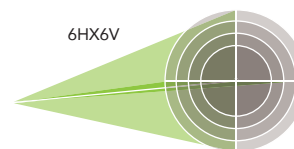

Large Size: 500W & 600W
650W & 850W

PHOTOMETRICS

PERFORMANCE DATA

| SIZE | SYSTEM WATTS | VOLTAGE | NEMA | EPA | CRI | LUMENS (4000K) | LPW (4000K) | LUMENS (5000K) | LPW (5000K) | LUMENS (5700K) | LPW (5700K) |
|------------|--------------|-------------------|-------|--------|-----|----------------|-------------|----------------|-------------|----------------|-------------|
| Small Size | 350W | 120-277V/347-480V | 4Hx4V | 1.8911 | 70 | 51000lm | 146 lm/W | 51000lm | 146 lm/W | 49500lm | 141 lm/W |
| Small Size | 505W | 120-277V/347-480V | 4Hx4V | 1.8911 | 70 | 70000lm | 139 lm/W | 70000lm | 139 lm/W | 68000lm | 135 lm/W |
| Small Size | 600W | 120-277V/347-480V | 4Hx4V | 1.8911 | 70 | 82000lm | 137 lm/W | 82000lm | 137 lm/W | 80000lm | 133 lm/W |
| Large Size | 500W | 120-277V/347-480V | 4Hx4V | 2.5471 | 70 | 71000lm | 142 lm/W | 71000lm | 142 lm/W | 69000lm | 138 lm/W |
| | | | 3Hx3V | 2.5471 | 70 | 68160lm | 136 lm/W | 68160lm | 136 lm/W | 66240lm | 132 lm/W |
| Large Size | 600W | 120-277V/347-480V | 4Hx4V | 2.5471 | 70 | 84000lm | 140 lm/W | 84000lm | 140 lm/W | 82000lm | 137 lm/W |
| | | | 3Hx3V | 2.5471 | 70 | 80640lm | 134 lm/W | 80640lm | 134 lm/W | 78720lm | 131 lm/W |
| Large Size | 650W | 277-480V | 4Hx4V | 2.5471 | 70 | 91000lm | 140 lm/W | 91000lm | 140 lm/W | 88000lm | 135 lm/W |
| | | | 3Hx3V | 2.5471 | 70 | 87360lm | 134 lm/W | 87360lm | 134 lm/W | 84480lm | 130 lm/W |
| Large Size | 850W | 120-277V/347-480V | 4Hx4V | 2.5471 | 70 | 118000lm | 139 lm/W | 118000lm | 139 lm/W | 112000lm | 132 lm/W |
| | | | 3Hx3V | 2.5471 | 70 | 113280lm | 133 lm/W | 113280lm | 133 lm/W | 107520lm | 126 lm/W |