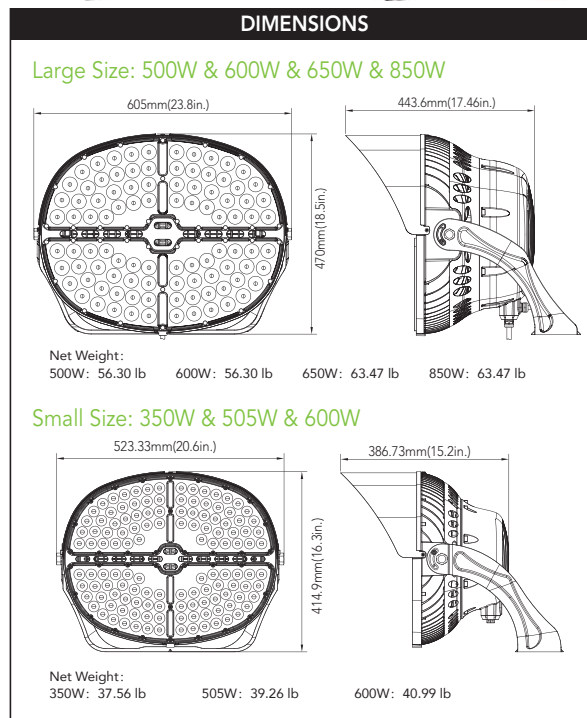

Large Size: 500W & 600W
650W & 850W

PHOTOMETRICS

PERFORMANCE DATA

| SIZE | SYSTEM WATTS | VOLTAGE | NEMA | EPA | CRI | LUMENS (4000K) | LPW (4000K) | LUMENS (5000K) | LPW (5000K) | LUMENS (5700K) | LPW (5700K) |
|------------|--------------|-------------------|-------|--------|-----|----------------|-------------|----------------|-------------|----------------|-------------|
| Small Size | 350W | 120-277V/347-480V | 4Hx4V | 1.8911 | 70 | 51000lm | 146 lm/W | 51000lm | 146 lm/W | 49500lm | 141 lm/W |
| Small Size | 505W | 120-277V/347-480V | 4Hx4V | 1.8911 | 70 | 70000lm | 139 lm/W | 70000lm | 139 lm/W | 68000lm | 135 lm/W |
| Small Size | 600W | 120-277V/347-480V | 4Hx4V | 1.8911 | 70 | 82000lm | 137 lm/W | 82000lm | 137 lm/W | 80000lm | 133 lm/W |
| Large Size | 500W | 120-277V/347-480V | 4Hx4V | 2.5471 | 70 | 71000lm | 142 lm/W | 71000lm | 142 lm/W | 69000lm | 138 lm/W |
| | | | 3Hx3V | 2.5471 | 70 | 68160lm | 136 lm/W | 68160lm | 136 lm/W | 66240lm | 132 lm/W |
| Large Size | 600W | 120-277V/347-480V | 4Hx4V | 2.5471 | 70 | 84000lm | 140 lm/W | 84000lm | 140 lm/W | 82000lm | 137 lm/W |
| | | | 3Hx3V | 2.5471 | 70 | 80640lm | 134 lm/W | 80640lm | 134 lm/W | 78720lm | 131 lm/W |
| Large Size | 650W | 277-480V | 4Hx4V | 2.5471 | 70 | 91000lm | 140 lm/W | 91000lm | 140 lm/W | 88000lm | 135 lm/W |
| | | | 3Hx3V | 2.5471 | 70 | 87360lm | 134 lm/W | 87360lm | 134 lm/W | 84480lm | 130 lm/W |
| Large Size | 850W | 120-277V/347-480V | 4Hx4V | 2.5471 | 70 | 118000lm | 139 lm/W | 118000lm | 139 lm/W | 112000lm | 132 lm/W |
| | | | 3Hx3V | 2.5471 | 70 | 113280lm | 133 lm/W | 113280lm | 133 lm/W | 107520lm | 126 lm/W |