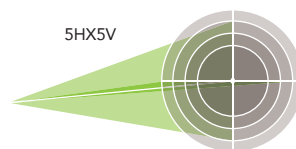

Large Size: 500W & 600W
650W & 850W

PHOTOMETRICS

PERFORMANCE DATA

| SIZE | SYSTEM WATTS | VOLTAGE | NEMA | EPA | CRI | LUMENS (4000K) | LPW (4000K) | LUMENS (5000K) | LPW (5000K) | LUMENS (5700K) | LPW (5700K) |
|------------|--------------|-------------------|-------|--------|-----|----------------|-------------|----------------|-------------|----------------|-------------|
| Small Size | 350W | 120-277V/347-480V | 4Hx4V | 1.8911 | 70 | 51000lm | 146 lm/W | 51000lm | 146 lm/W | 49500lm | 141 lm/W |
| Small Size | 505W | 120-277V/347-480V | 4Hx4V | 1.8911 | 70 | 70000lm | 139 lm/W | 70000lm | 139 lm/W | 68000lm | 135 lm/W |
| Small Size | 600W | 120-277V/347-480V | 4Hx4V | 1.8911 | 70 | 82000lm | 137 lm/W | 82000lm | 137 lm/W | 80000lm | 133 lm/W |
| Large Size | 500W | 120-277V/347-480V | 4Hx4V | 2.5471 | 70 | 71000lm | 142 lm/W | 71000lm | 142 lm/W | 69000lm | 138 lm/W |
| | | | 3Hx3V | 2.5471 | 70 | 68160lm | 136 lm/W | 68160lm | 136 lm/W | 66240lm | 132 lm/W |
| Large Size | 600W | 120-277V/347-480V | 4Hx4V | 2.5471 | 70 | 84000lm | 140 lm/W | 84000lm | 140 lm/W | 82000lm | 137 lm/W |
| | | | 3Hx3V | 2.5471 | 70 | 80640lm | 134 lm/W | 80640lm | 134 lm/W | 78720lm | 131 lm/W |
| Large Size | 650W | 277-480V | 4Hx4V | 2.5471 | 70 | 91000lm | 140 lm/W | 91000lm | 140 lm/W | 88000lm | 135 lm/W |
| | | | 3Hx3V | 2.5471 | 70 | 87360lm | 134 lm/W | 87360lm | 134 lm/W | 84480lm | 130 lm/W |
| Large Size | 850W | 120-277V/347-480V | 4Hx4V | 2.5471 | 70 | 118000lm | 139 lm/W | 118000lm | 139 lm/W | 112000lm | 132 lm/W |
| | | | 3Hx3V | 2.5471 | 70 | 113280lm | 133 lm/W | 113280lm | 133 lm/W | 107520lm | 126 lm/W |