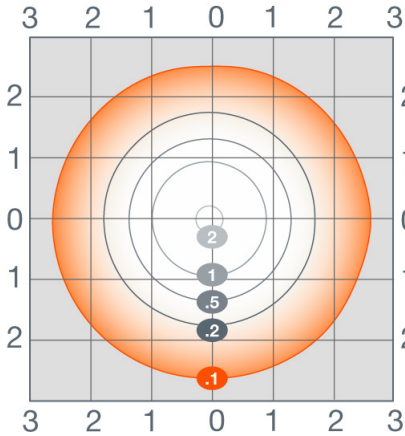

Photometric Data

GARAG2A/025UNVD8SC2/10R5

Isofootcandle Lines at 12' Mounting Height

GARAG2A/040UNVD8SC2/10R5

Isofootcandle Lines at 12' Mounting Height

GARAG2A/055UNVD8SC2/10R5

Isofootcandle Lines at 12' Mounting Height