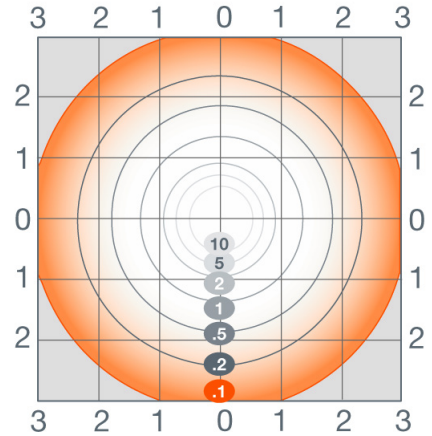

Photometric Data

GARAG2A/025UNVD8SC2/10R5

Isofootcandle Lines at 12' Mounting Height

GARAG2A/040UNVD8SC2/10R5

Isofootcandle Lines at 12' Mounting Height

GARAG2A/055UNVD8SC2/10R5

Isofootcandle Lines at 12' Mounting Height

For other mounting heights apply the following multipliers:

Mounting Height	8'	10'	12'	15'	18'
Multiplier	2.25	1.44	1.00	0.64	0.44

Physical Information

Luminaire Description	Diameter	Height
Garage Luminaire	10" (254mm)	3.1" (78.5mm)