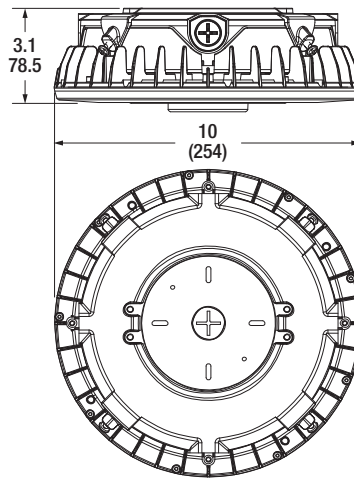

Photometric Data

GARAG2A/025UNVD8SC2/10R5

Isofootcandle Lines at 12' Mounting Height

GARAG2A/040UNVD8SC2/10R5

Isofootcandle Lines at 12' Mounting Height

GARAG2A/055UNVD8SC2/10R5

Isofootcandle Lines at 12' Mounting Height

For other mounting heights apply the following multipliers:

Mounting Height	8'	10'	12'	15'	18'
Multiplier	2.25	1.44	1.00	0.64	0.44

Physical Information

Luminaire Description	Diameter	Height
Garage Luminaire	10" (254mm)	3.1" (78.5mm)

Dimensions in inches (mm)

LEDVANCE LLC
200 Ballardvale Street
Wilmington, MA 01887 USA
Phone 1-800-LIGHTBULB (1-800-544-4828)
www.ledvanceUS.com

SYLVANIA and LEDVANCE are registered trademarks.
All other trademarks are those of their respective owners.
Licensee of product trademark SYLVANIA in general lighting.
Specifications subject to change without notice.