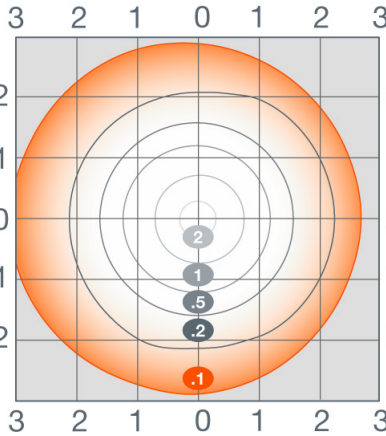

Photometric Data

GARAG2A/025UNVD8SC2/10R5

Isofootcandle Lines at 12' Mounting Height

GARAG2A/040UNVD8SC2/10R5

Isofootcandle Lines at 12' Mounting Height

GARAG2A/055UNVD8SC2/10R5

Isofootcandle Lines at 12' Mounting Height

For other mounting heights apply the following multipliers:

Mounting Height	8'	10'	12'	15'	18'
Multiplier	2.25	1.44	1.00	0.64	0.44

Physical Information

Luminaire Description	Diameter	Height
Garage Luminaire	10" (254mm)	3.1" (78.5mm)